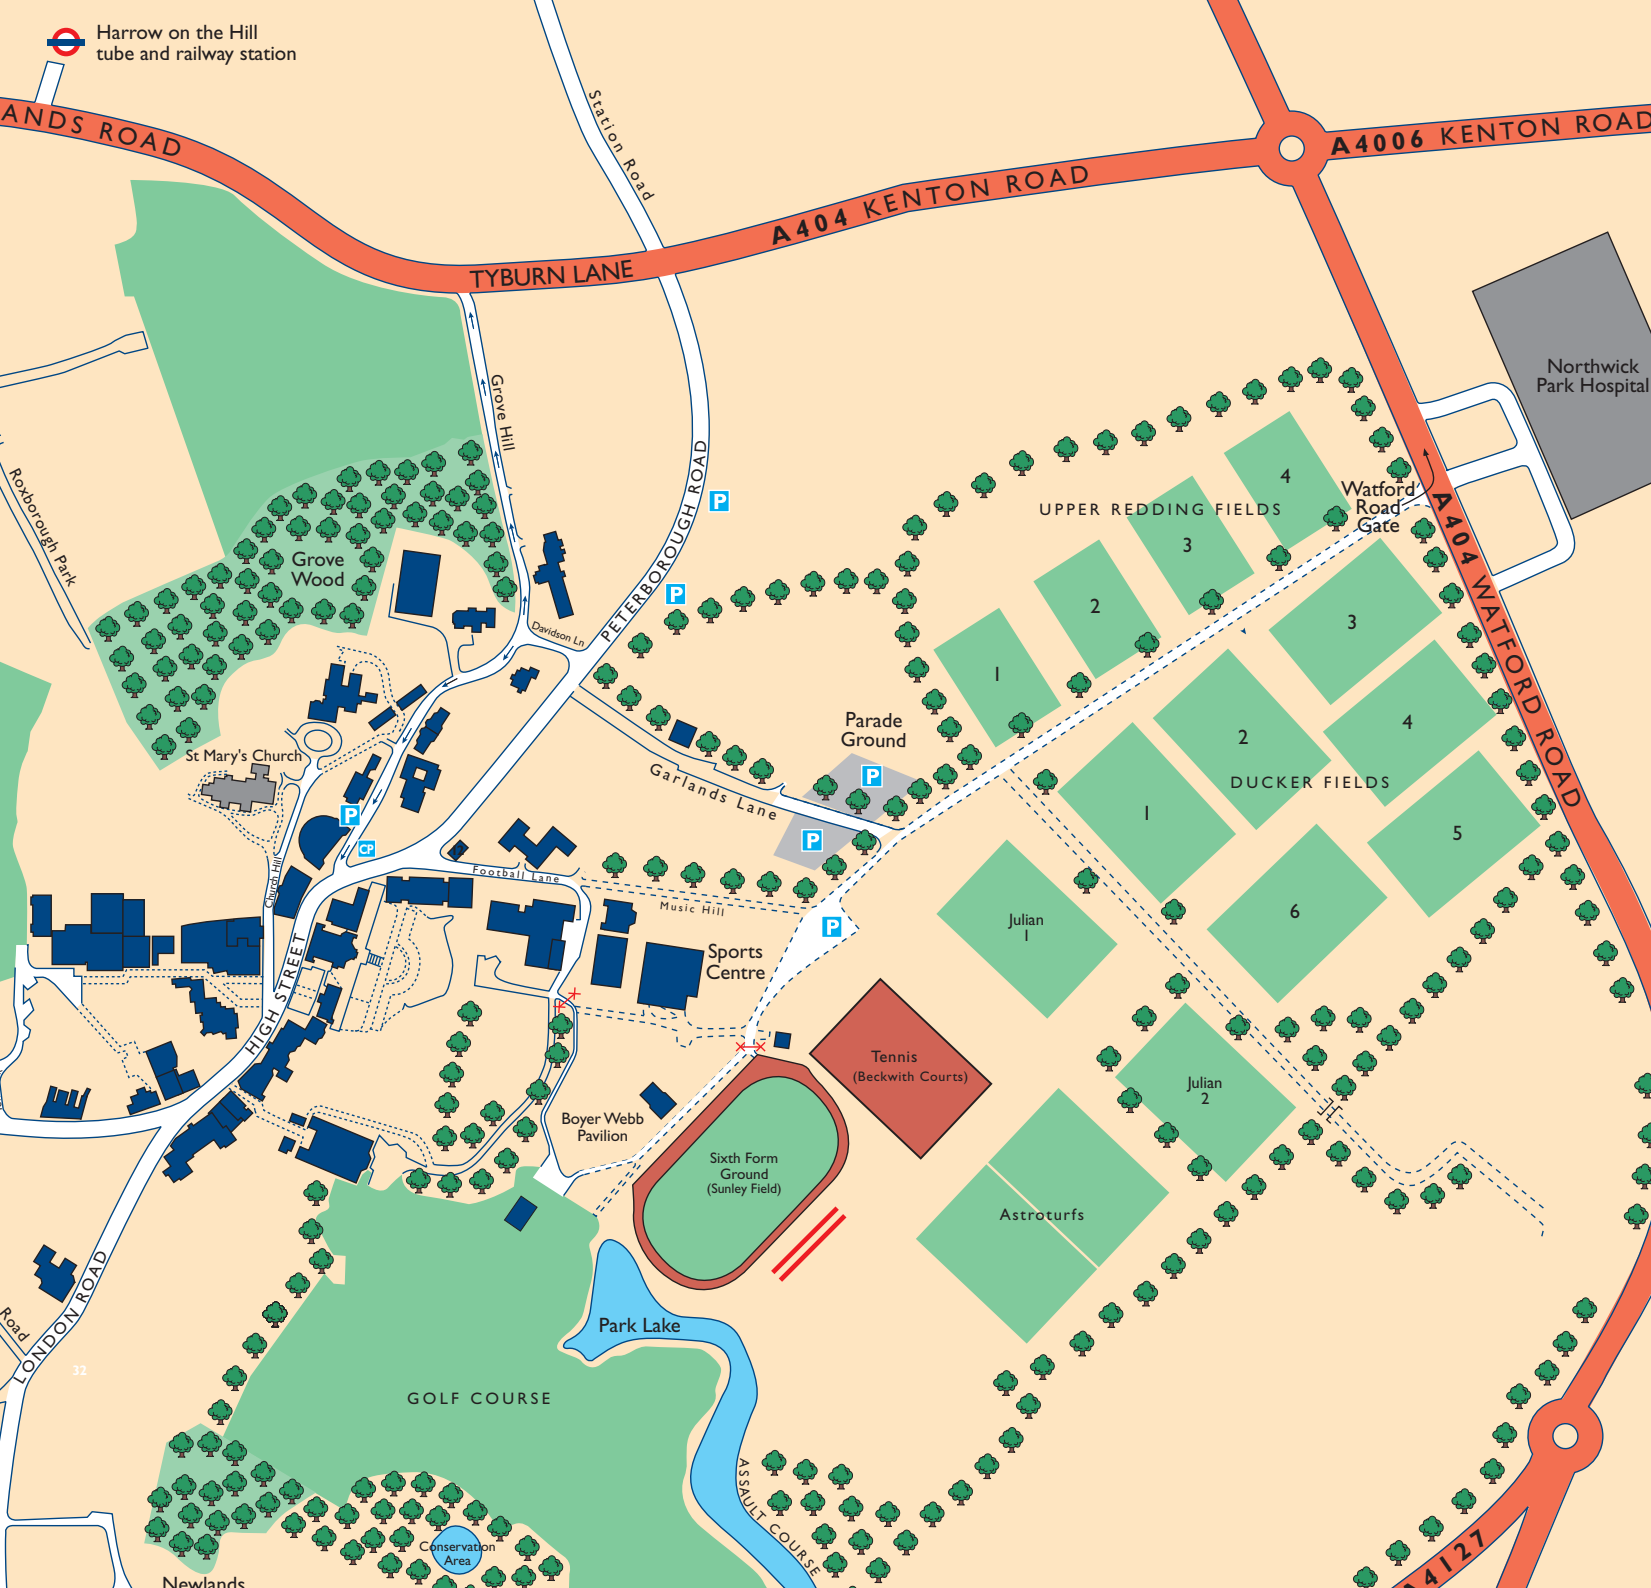

Getting to the School

By Public Transport

We recommend travelling by London Underground to Harrow on the Hill. Take the Metropolitan Line - all westbound trains stop at Harrow on the Hill. The School is 10 minutes walk from this station.

By Car (The postcode for Garlands Lane parking is HA1 3GF)

From Inner South-West London:

A312 to Harrow, then follow signs to Harrow on the Hill.

From West and South of London:

M25 to J16, M40/A40 EAST, up to A4127 and A4005 to Harrow on the Hill.

From North (M1):

Come off at J5 - exit onto A41 - A411 - A409, follow signs for Harrow, then Harrow on the Hill.

From East:

M25 (J23) - A1 right onto A411 - A409. Follow signs to Bushey, then Harrow and then Harrow on the Hill.

From Heathrow Airport:

M4 to J3, A312 to Harrow, then follow signs to Harrow on the Hill.

Parking at the School

All visitors to the centre must park in the visitor's car park at the bottom of Garlands Lane. There is also additional parking adjacent to the tennis courts, but spaces are limited. Guests with a valid disability sticker may use the disabled spaces at the front of the Sports Centre. Please note, there is no parking on Football Lane, this is a private school road required for access to essential school facilities. Please take care when driving on Garlands Lane, School Boys use this road on a regular basis.